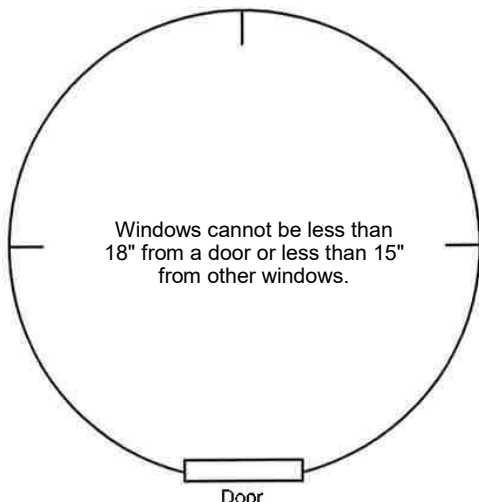

Email _____

NOTE: Pacific Yurts does not provide parts for structures that we did not manufacture. Prices are subject to change.

Yurt Diameter (circle one) 12' 14' 16' 20' 24' 30'

Classic wall height = approx. 6 feet Classic tall wall height = approx. 7 feet

(circle one) classic wall classic tall wall

Are you the original owner? (circle one) Yes No If no, who was the previous owner? _____

Polyester Side Cover

Yurt Size: 12' 14' 16' 20' 24' 30'
 \$1770 \$1850 \$2050 \$2195 \$2470 \$2965 \$ _____

Color: Dark linen Forest green Other _____

Fabric windows (incl. screen, clear vinyl & zippered flap) _____ x \$190 ea \$ _____

Vinyl Side Cover

Yurt Size: 12' 14' 16' 20' 24' 30'
 \$2380 \$2450 \$2650 \$2825 \$3175 \$3820 \$ _____

Color: Beige Emerald Other _____

Fabric windows (incl. screen, clear vinyl & zippered flap) _____ x \$320 ea \$ _____

Total \$ _____

Please notate the size and placement of all windows and doors on diagram below.